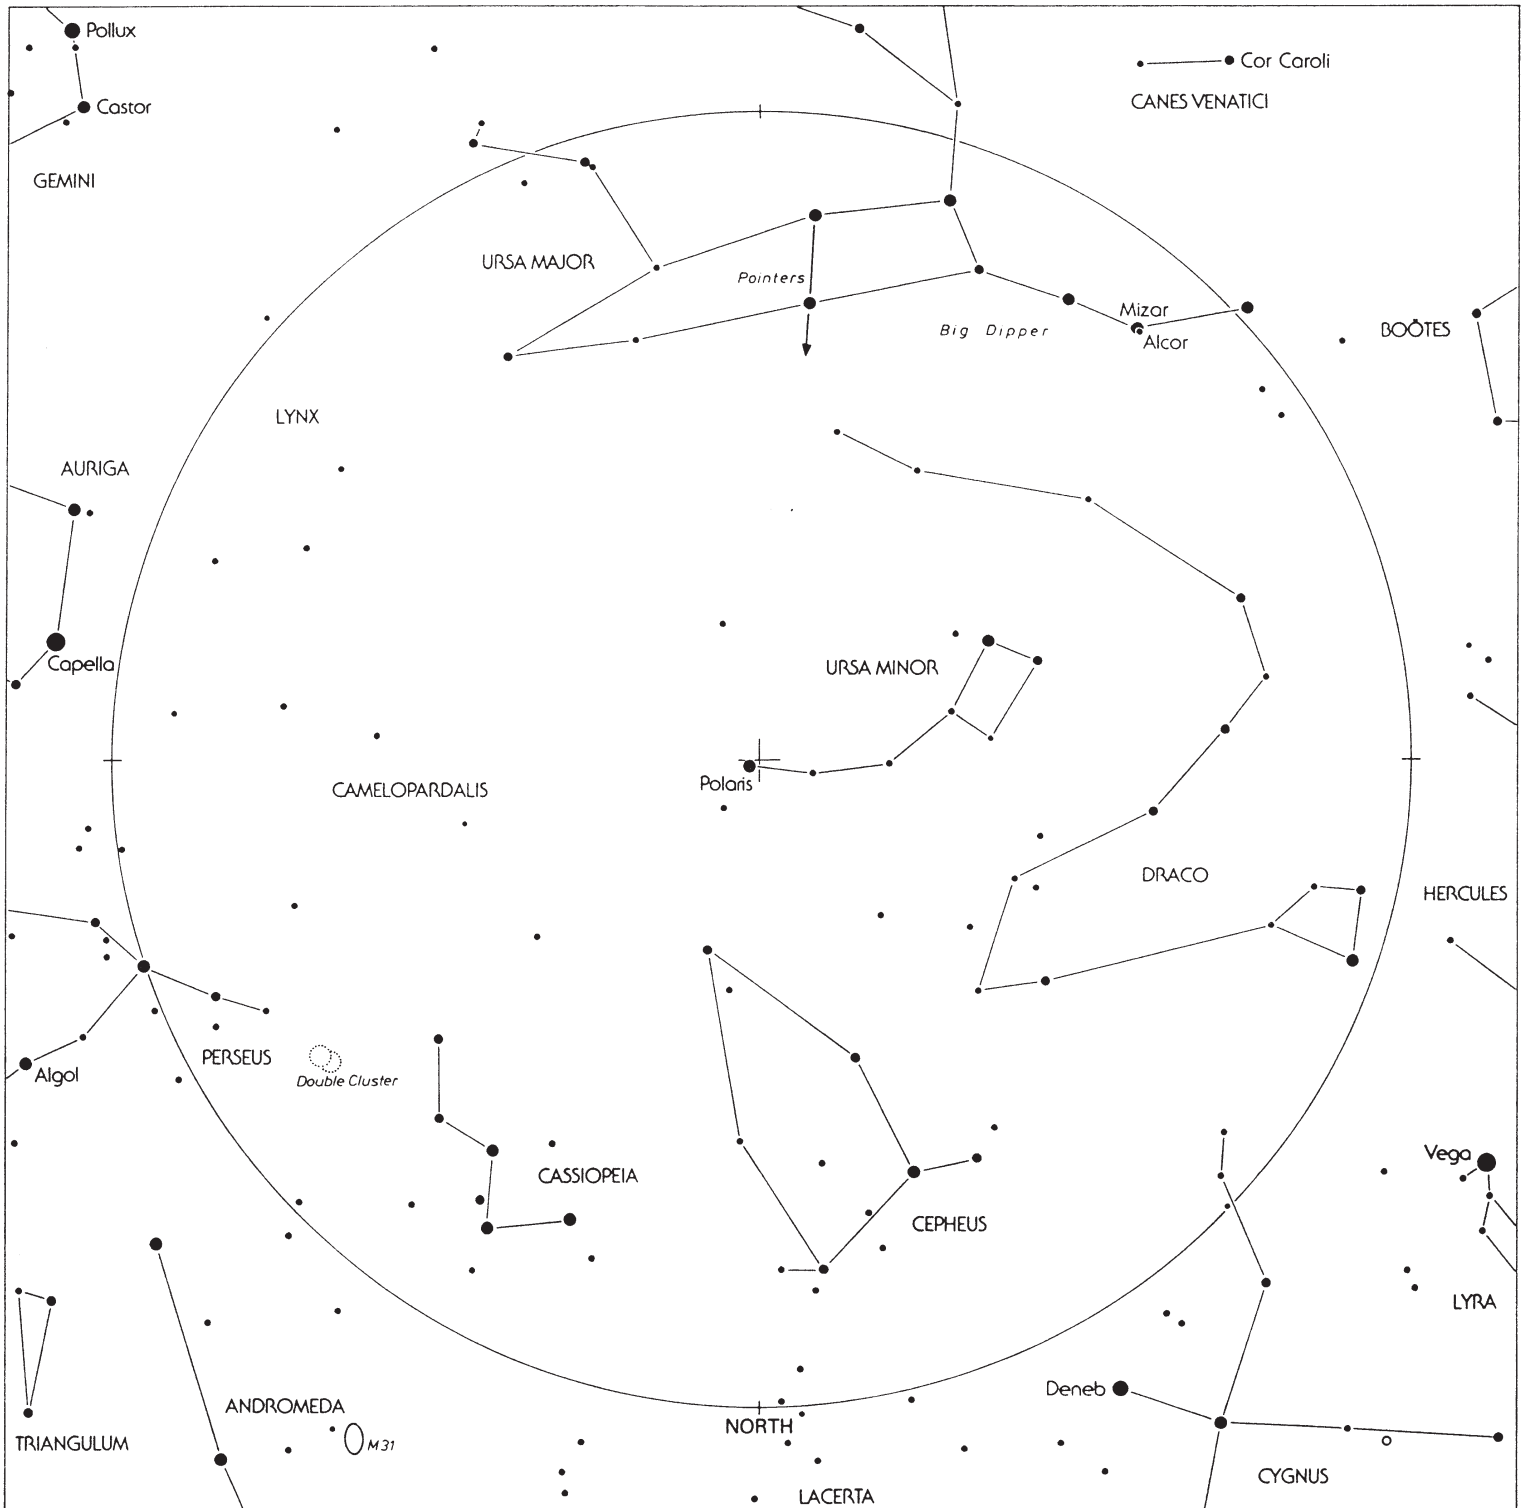

June 1, 1:40 am EDT
July 1, 11:40 pm EDT
August 1, 9:40 pm EDT

Hold the chart up and in front of you with the direction you are facing positioned at the bottom.

For Winter, Spring, Fall, and circumpolar Constellation charts visit our web site.

December 1, 12:40 am EST

January 1, 10:40 pm EST

February 1, 8:40 pm EST

Hold the chart up and in front of you with the direction you are facing positioned at the bottom.

For Spring, Summer, Fall, and circumpolar Constellation charts visit our web site.

Fort Wayne Astronomical Society, Inc

PO Box 11093, Fort Wayne, IN 46855

fortwayneastronomicalsociety.com

Circumpolar Constellations

Facing North, turn the chart using the Big Dipper or Cassiopeia as reference constellations.

For Winter, Spring, Summer, Fall, Constellation charts visit our web site.