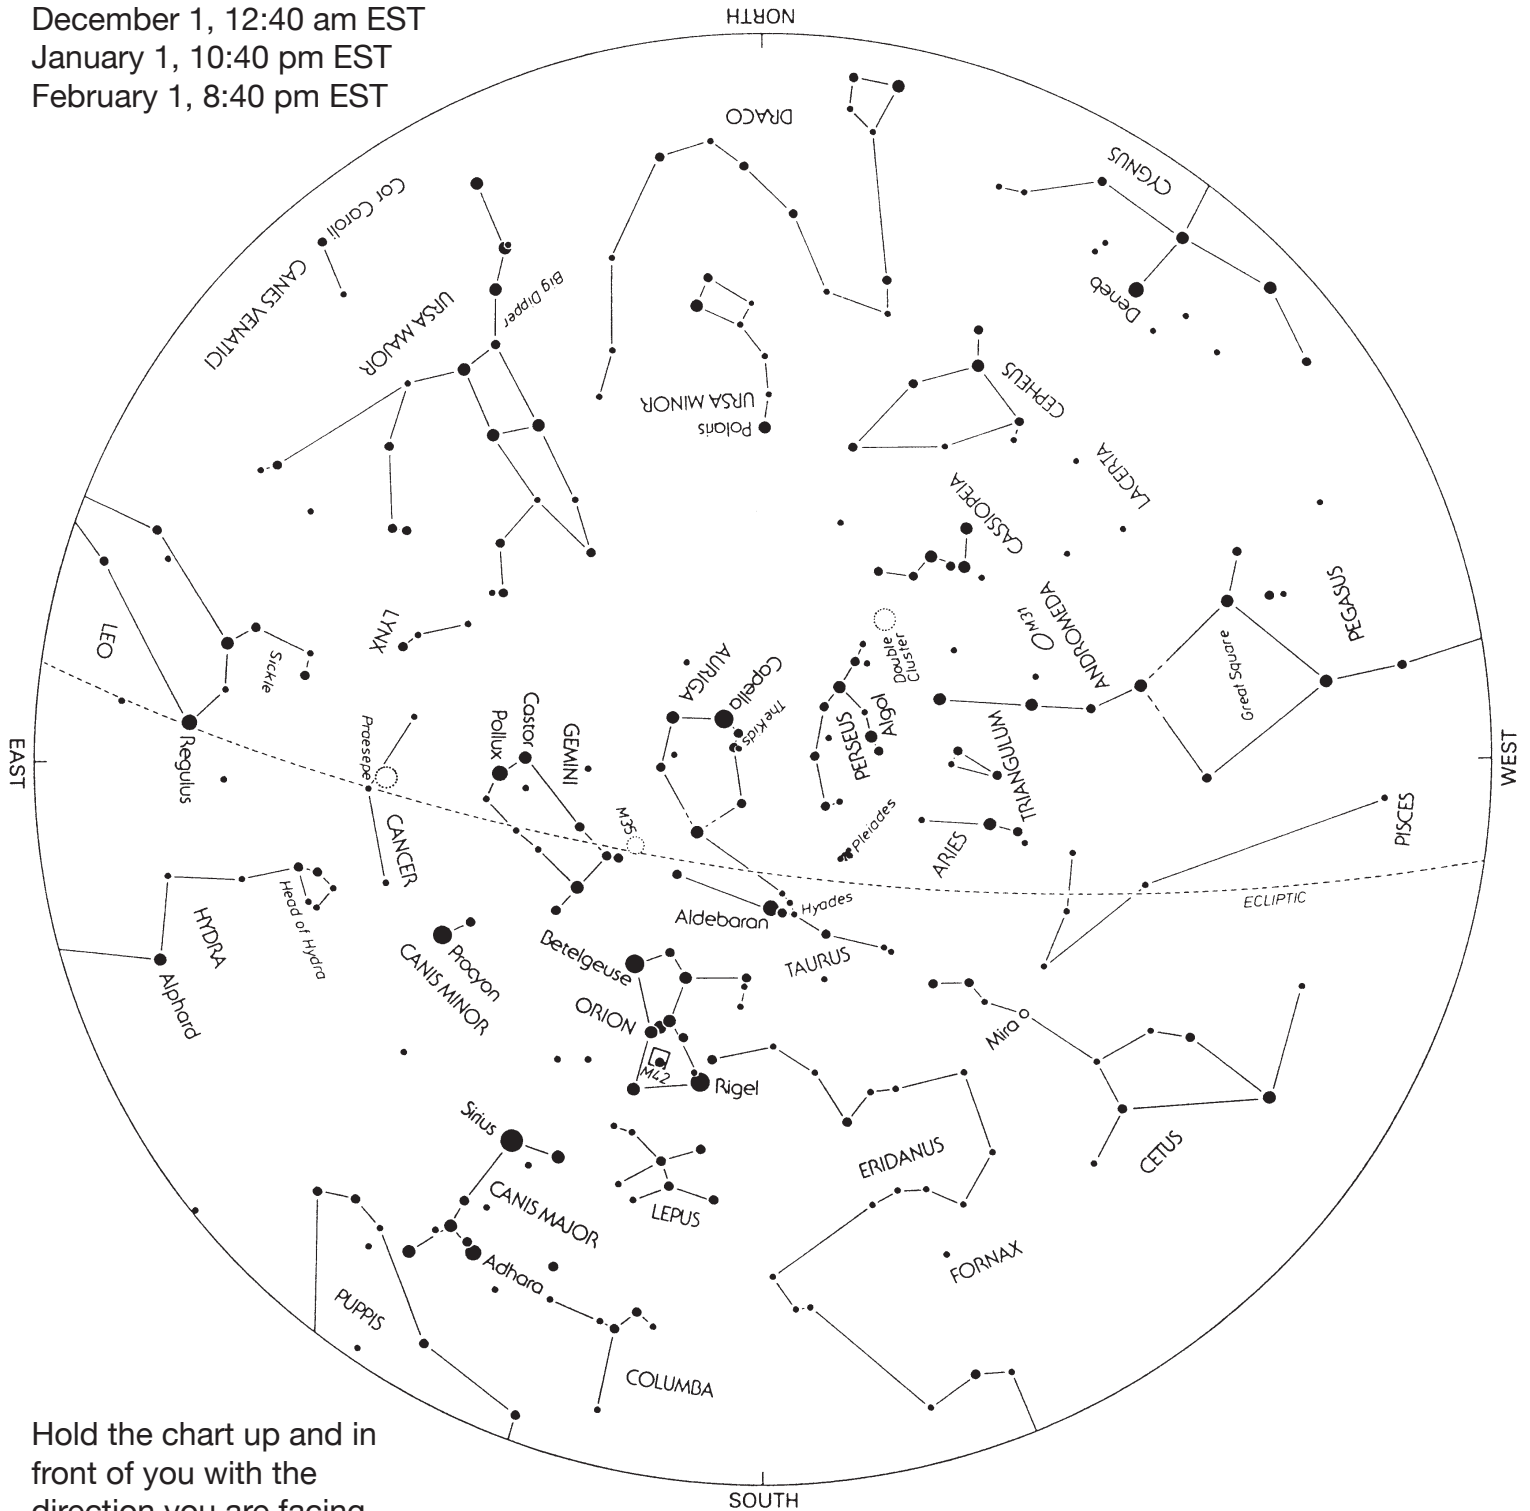

Fort Wayne Astronomical Society, Inc

PO Box 11093, Fort Wayne, IN 46855

fortwayneastronomicalsociety.com

Spring Constellations

March 1, 12:30 am EST

April 1, 11:30 pm EDT

May 1, 9:30 pm EDT

Hold the chart up and in front of you with the direction you are facing positioned at the bottom.

June 1, 1:40 am EDT
July 1, 11:40 pm EDT
August 1, 9:40 pm EDT

Hold the chart up and in front of you with the direction you are facing positioned at the bottom.

For Winter, Spring, Fall, and circumpolar Constellation charts visit our web site.

Fort Wayne Astronomical Society, Inc

PO Box 11093, Fort Wayne, IN 46855

fortwayneastronomicalsociety.com

Fall Constellations

September 1, 1:40 am EDT

October 1, 11:40 pm EDT

November 1, 8:40 pm EST

Hold the chart up and in front of you with the direction you are facing positioned at the bottom.

December 1, 12:40 am EST

January 1, 10:40 pm EST

February 1, 8:40 pm EST

Hold the chart up and in front of you with the direction you are facing positioned at the bottom.

For Spring, Summer, Fall, and circumpolar Constellation charts visit our web site.