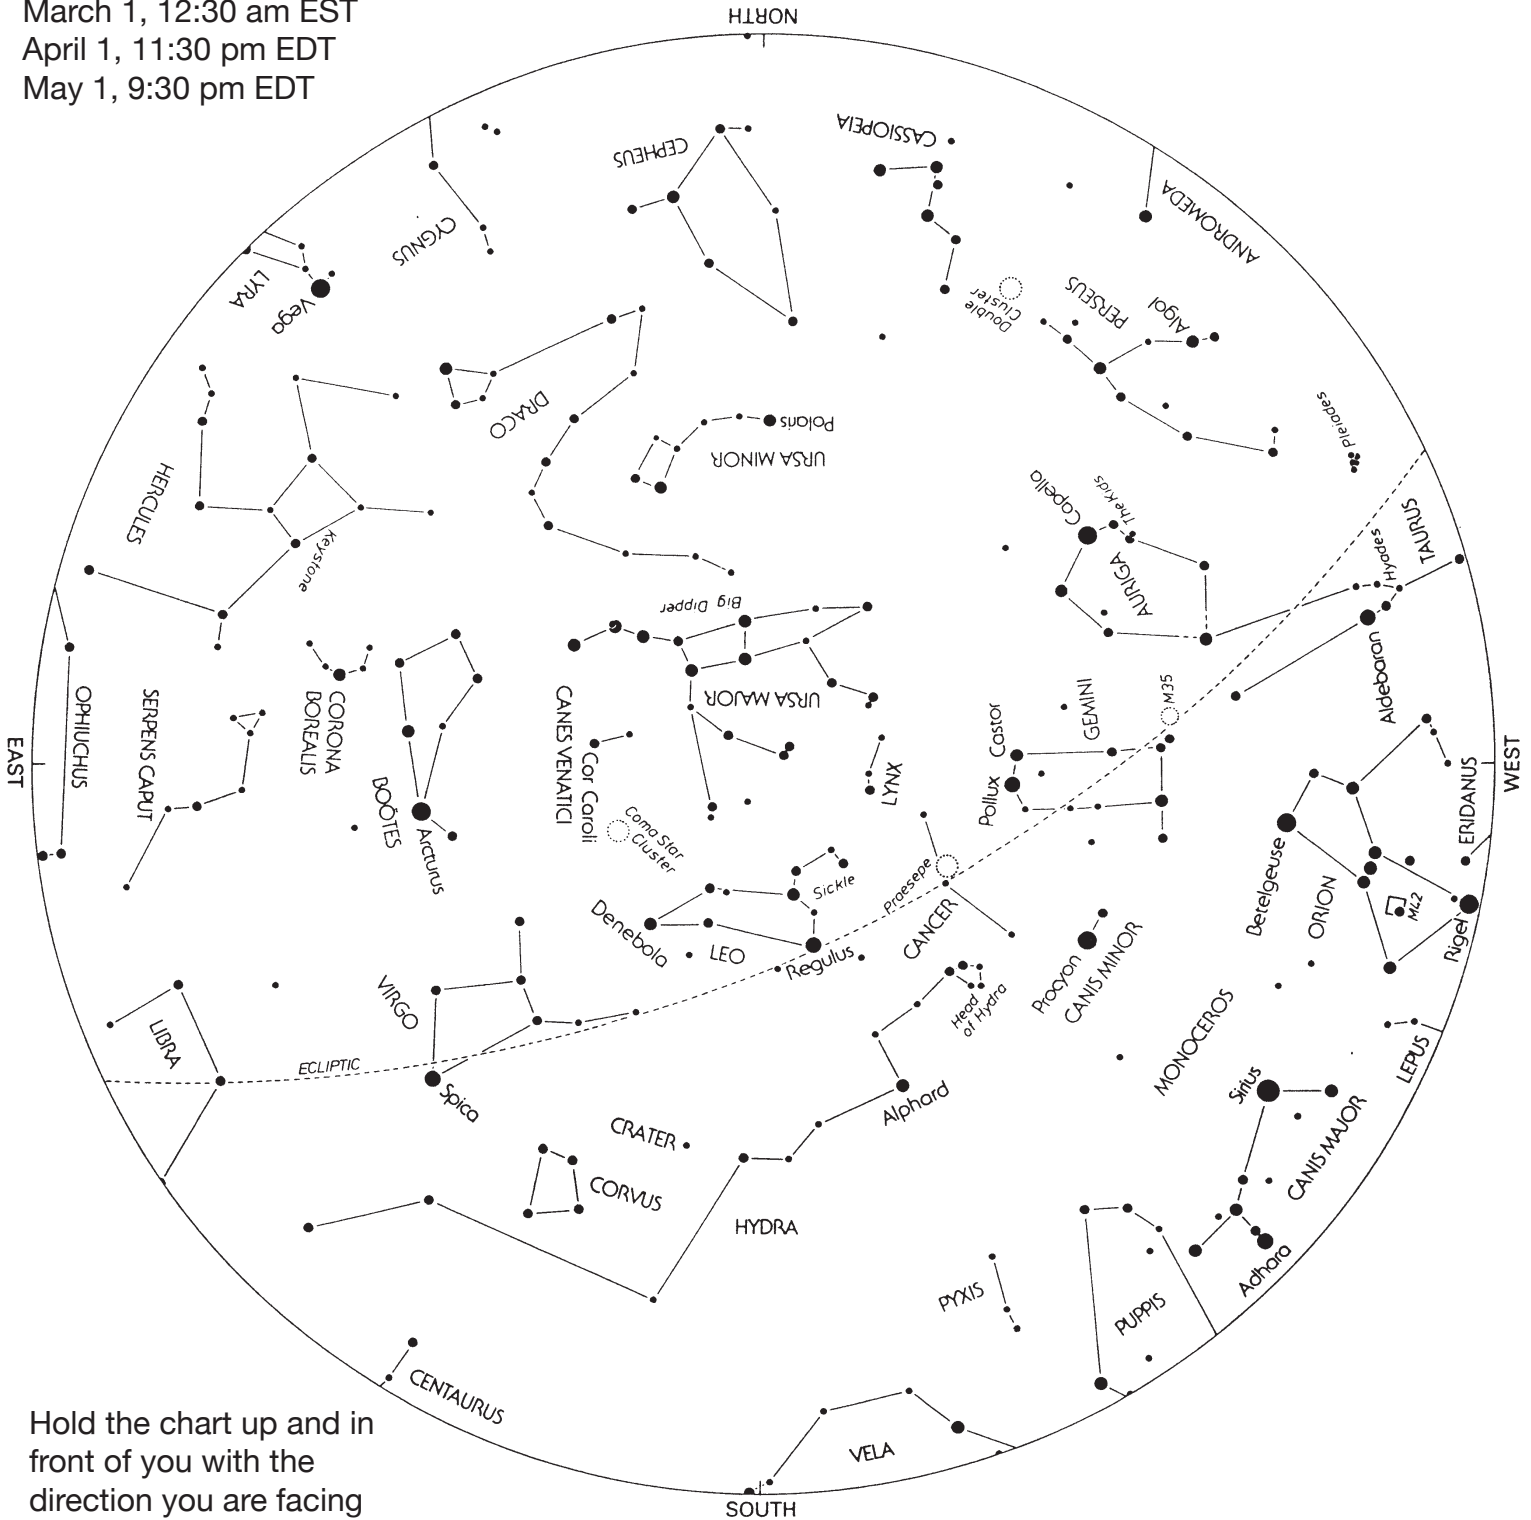

Fort Wayne Astronomical Society, Inc

PO Box 11093, Fort Wayne, IN 46855

fortwayneastronomicalsociety.com

Spring Constellations

March 1, 12:30 am EST

April 1, 11:30 pm EDT

May 1, 9:30 pm EDT

Hold the chart up and in front of you with the direction you are facing positioned at the bottom.

For Winter, Summer, Fall, and circumpolar Constellation charts visit our web site.

Fort Wayne Astronomical Society, Inc

PO Box 11093, Fort Wayne, IN 46855

fortwayneastronomicalsociety.com

Summer Constellations

June 1, 1:40 am EDT
July 1, 11:40 pm EDT
August 1, 9:40 pm EDT

Hold the chart up and in front of you with the direction you are facing positioned at the bottom.

For Winter, Spring, Fall, and circumpolar Constellation charts visit our web site.

December 1, 12:40 am EST

January 1, 10:40 pm EST

February 1, 8:40 pm EST

Hold the chart up and in front of you with the direction you are facing positioned at the bottom.

For Spring, Summer, Fall, and circumpolar Constellation charts visit our web site.