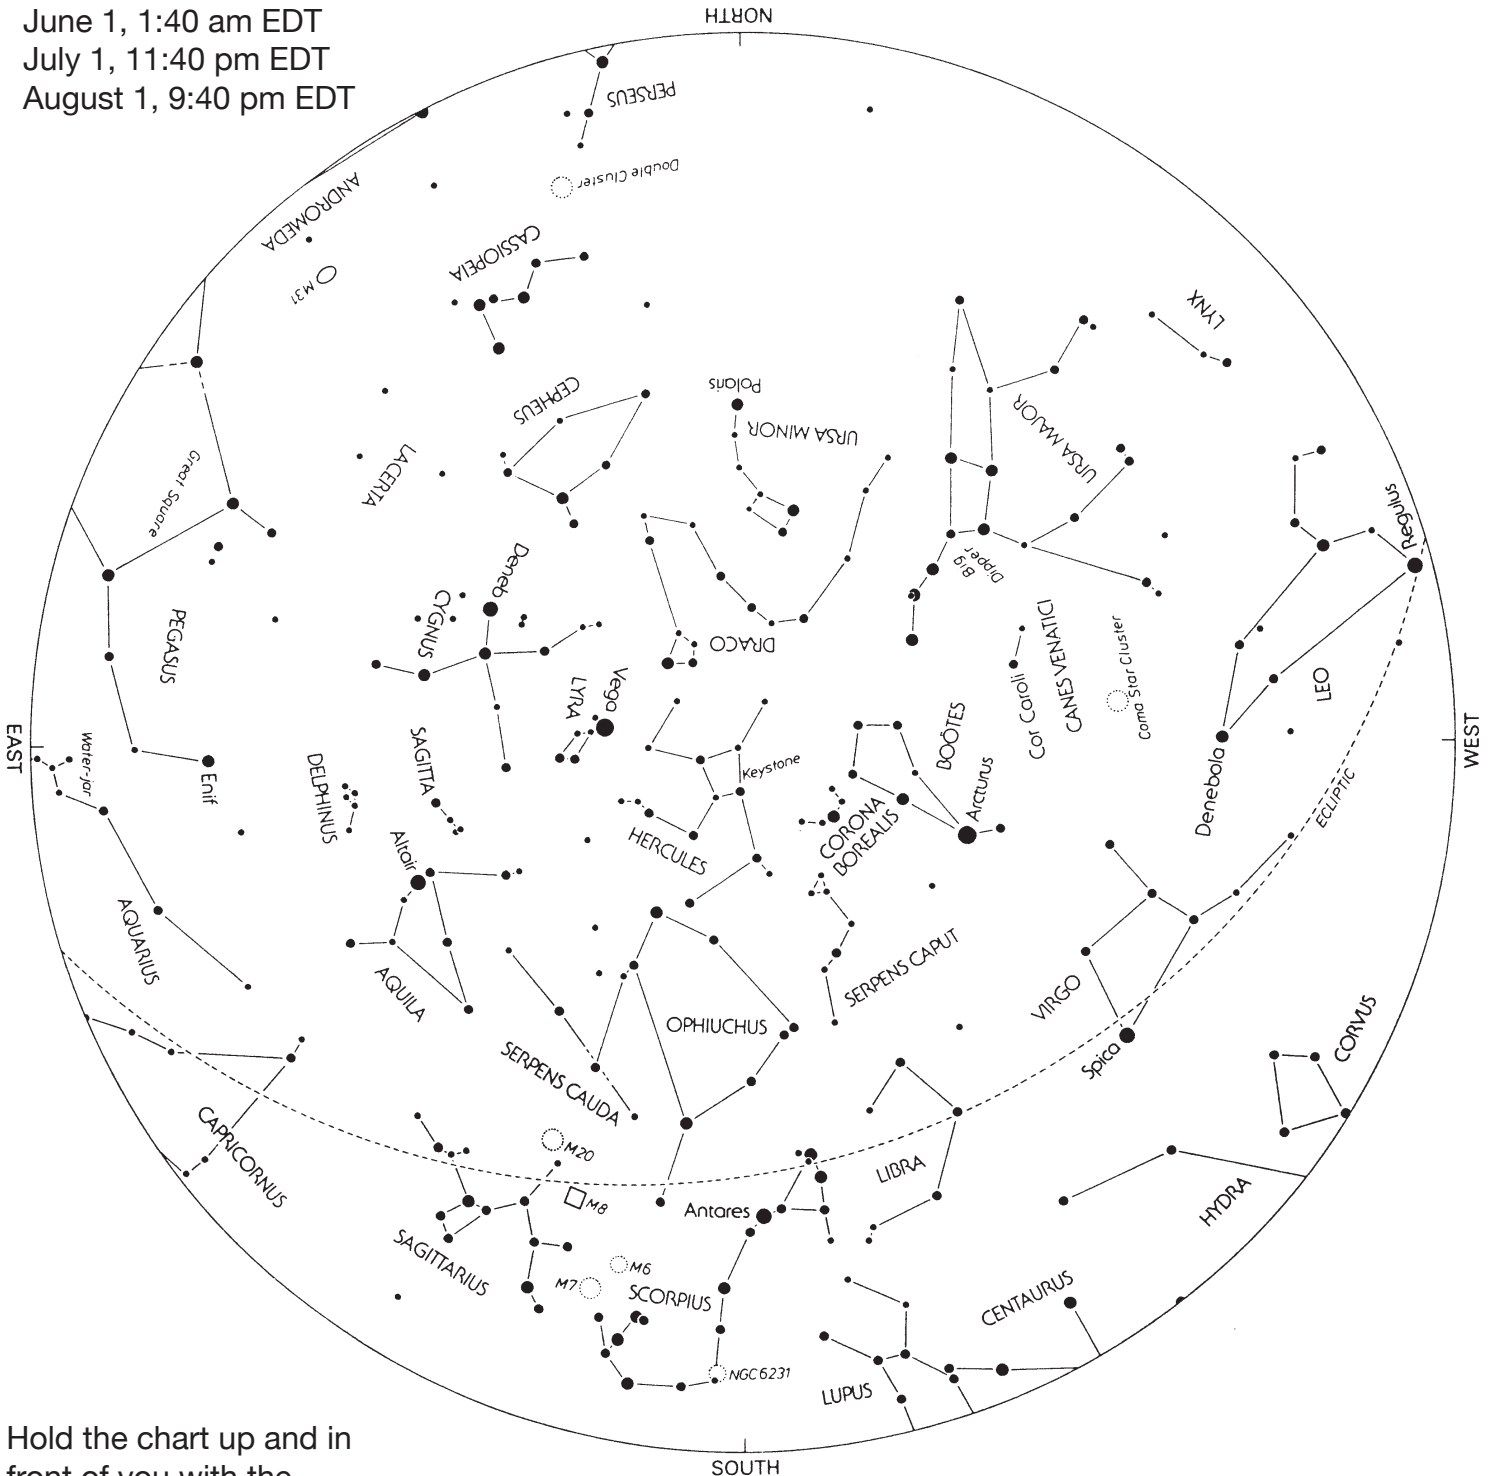

Fort Wayne Astronomical Society, Inc

PO Box 11093, Fort Wayne, IN 46855

fortwayneastronomicalsociety.com

Spring Constellations

March 1, 12:30 am EST

April 1, 11:30 pm EDT

May 1, 9:30 pm EDT

Hold the chart up and in front of you with the direction you are facing positioned at the bottom.

For Winter, Summer, Fall, and circumpolar Constellation charts visit our web site.

Fort Wayne Astronomical Society, Inc

PO Box 11093, Fort Wayne, IN 46855

fortwayneastronomicalsociety.com

Summer Constellations

June 1, 1:40 am EDT
July 1, 11:40 pm EDT
August 1, 9:40 pm EDT

Hold the chart up and in front of you with the direction you are facing positioned at the bottom.

For Winter, Spring, Fall, and circumpolar Constellation charts visit our web site.

December 1, 12:40 am EST

January 1, 10:40 pm EST

February 1, 8:40 pm EST

Hold the chart up and in front of you with the direction you are facing positioned at the bottom.

For Spring, Summer, Fall, and circumpolar Constellation charts visit our web site.