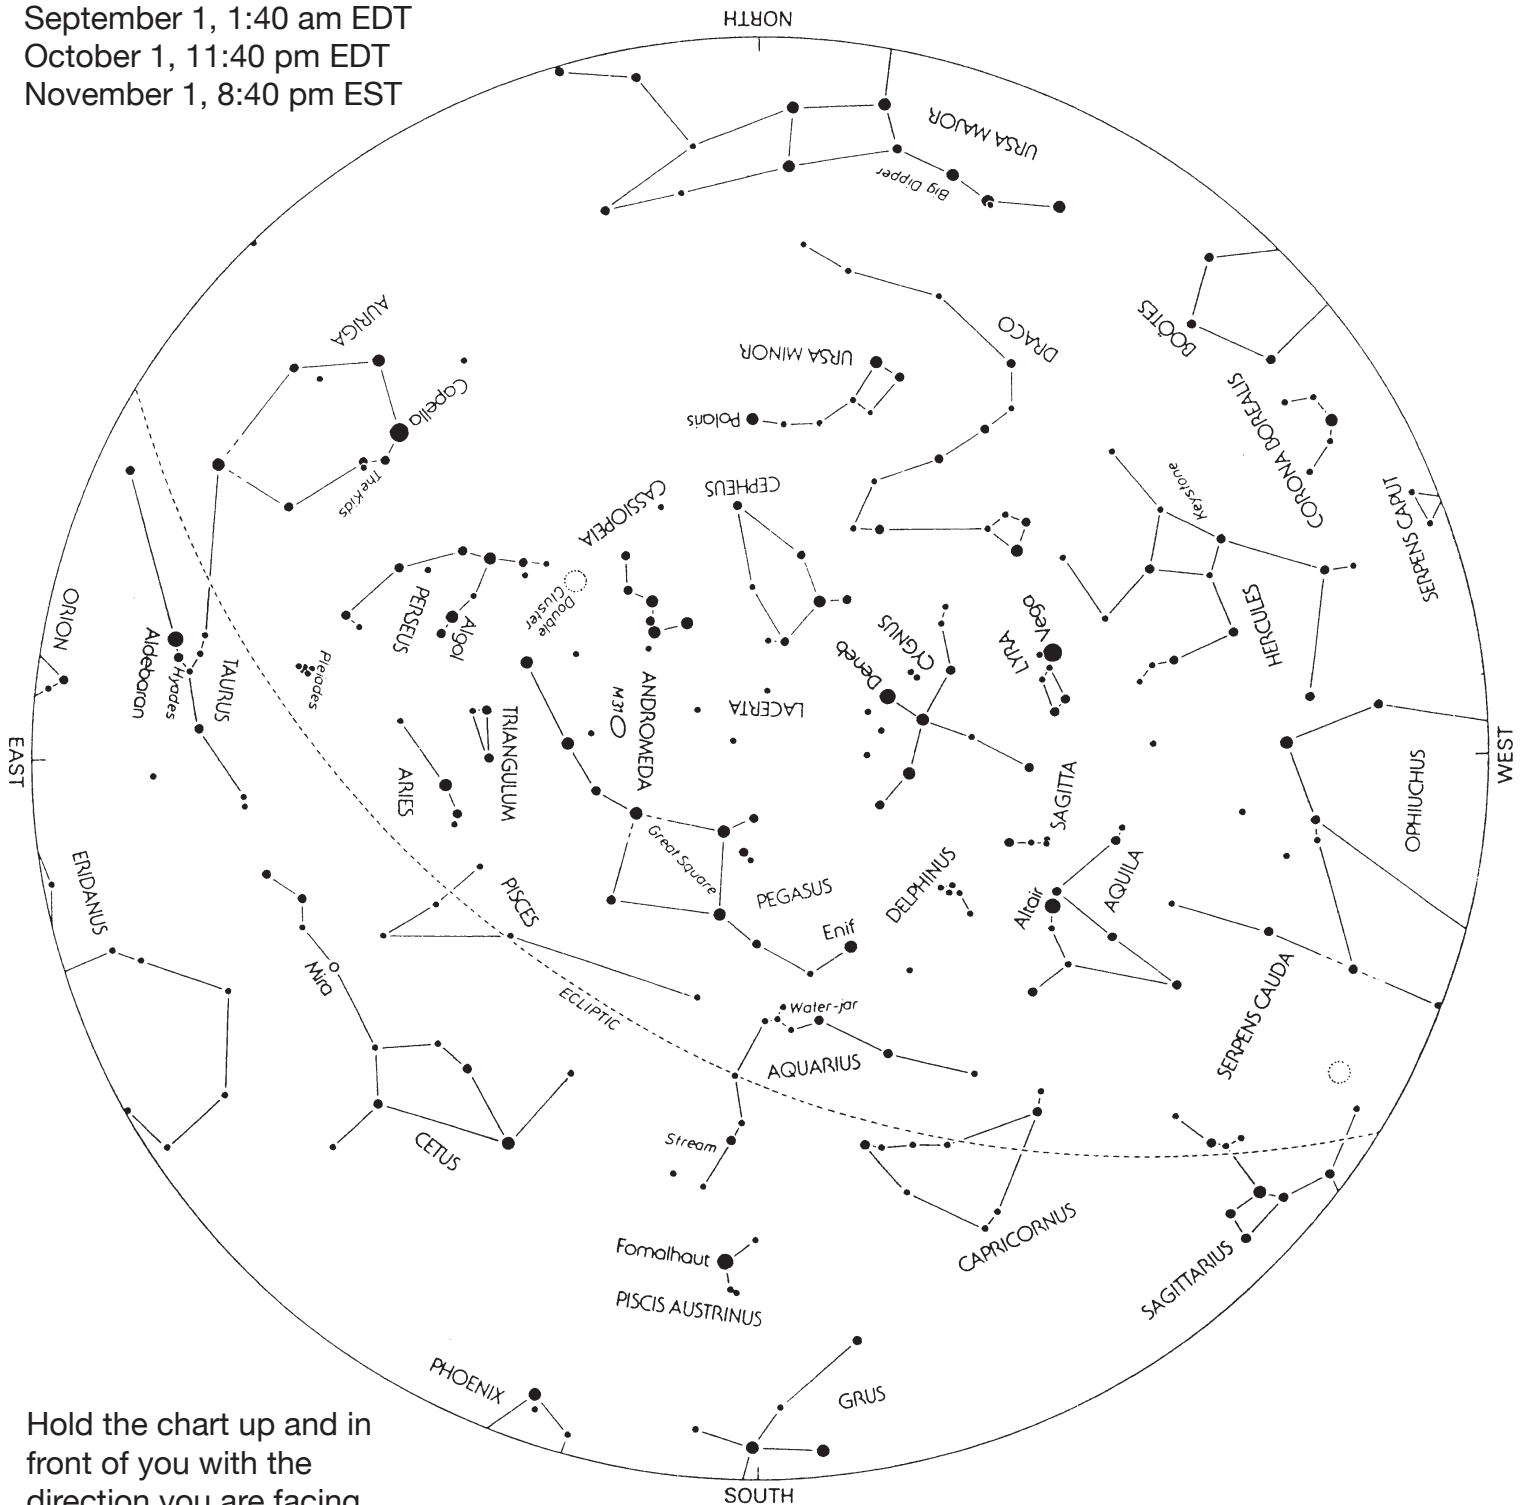

June 1, 1:40 am EDT
July 1, 11:40 pm EDT
August 1, 9:40 pm EDT

Hold the chart up and in front of you with the direction you are facing positioned at the bottom.

For Winter, Spring, Fall, and circumpolar Constellation charts visit our web site.

Fort Wayne Astronomical Society, Inc

PO Box 11093, Fort Wayne, IN 46855

fortwayneastronomicalsociety.com

Fall Constellations

September 1, 1:40 am EDT

October 1, 11:40 pm EDT

November 1, 8:40 pm EST

Hold the chart up and in front of you with the direction you are facing positioned at the bottom.

December 1, 12:40 am EST

January 1, 10:40 pm EST

February 1, 8:40 pm EST

Hold the chart up and in front of you with the direction you are facing positioned at the bottom.

For Spring, Summer, Fall, and circumpolar Constellation charts visit our web site.